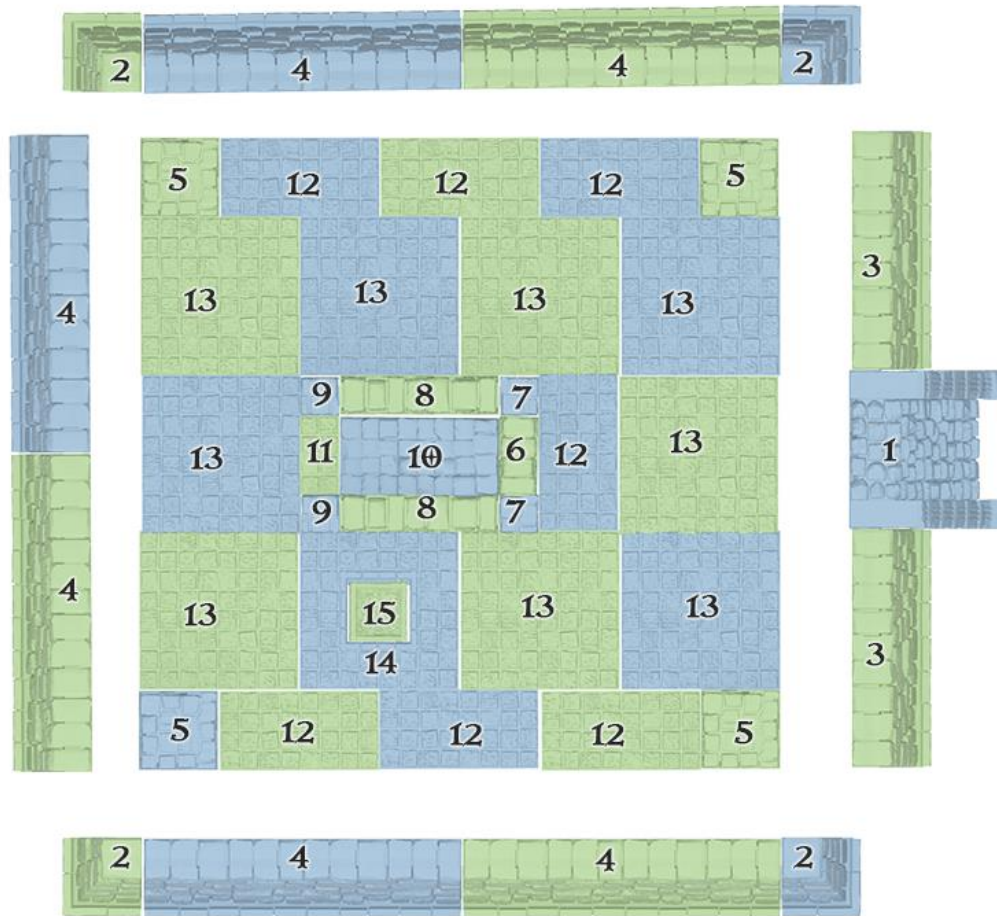

Level 2

Number	Product	File Name	Quantity
1	OpenLOCK Pyramid	SS-Wall-Stair-Pyramid-v1.0	1
6	OpenLOCK Pyramid	IOS-Wall-Pyramid-v1.0	4
3	OpenLOCK Pyramid	SAS-Wall-Pyramid-v1.0	2
4	OpenLOCK Pyramid	SBS-Wall-Pyramid-v1.0	6
5	OpenLOCK Pyramid	I-Riser-Pyramid-v1.0	4
6	OpenLOCK Pyramid	IA-Wall-Pyramid-v1.0	1
7	OpenLOCK Pyramid	Column-L-Pyramid-v1.0	2
8	OpenLOCK Pyramid	A-Wall-Pyramid-v1.0	2
9	OpenLOCK Pyramid	Column-O-Pyramid-v1.0	2
10	OpenLOCK Pyramid	S-Full-Stair-Pyramid-v1.0	1
11	OpenLOCK Pyramid	IA-Floor-Pyramid-v1.0	1
12	OpenLOCK Pyramid	S-Floor-Pyramid-v1.0	7
13	OpenLOCK Pyramid	E-Floor-Pyramid-v1.0	8
14	OpenLOCK Pyramid	E-Floor-Hatchway-Pyramid-v1.0	1
15	OpenLOCK Pyramid	E-Floor-Hatchway-Pyramid-Door-v1.0	1