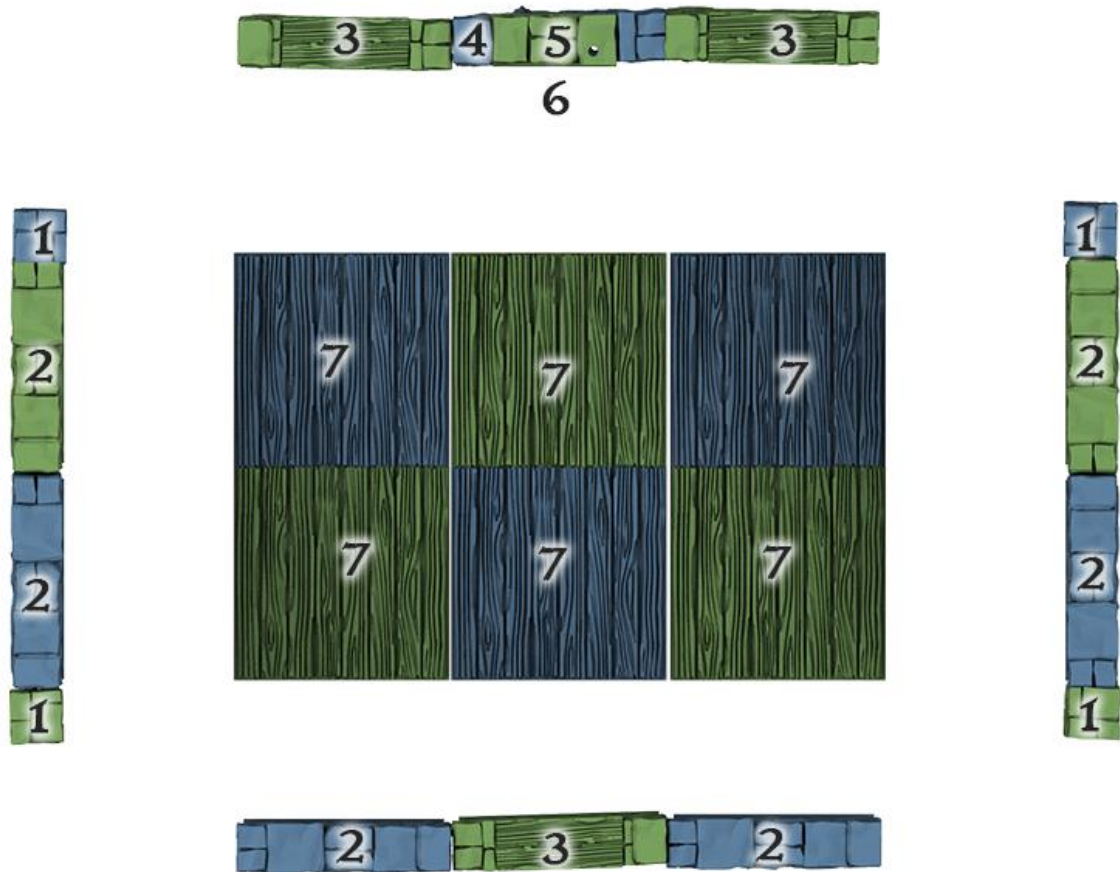

Clorehaven
Trial Pack
Basic House
Assembly Guide

Basic House Level 1

Number	Product	File Name	Quantity
1	Schist Walls	L-Column-Schist	4
2	Schist Walls	A-Wall-Schist	6
3	Schist Walls	A-Window-Schist	3
4	Schist Walls	A-SchistDoor	1
5	Schist Walls	A-SchistDoor-Beam	1
6	Schist Walls	A-Door-SchistDoor-v0.1	1
7	Rustic Wooden Floor	E-Floor-RusticWooden	6

Basic House Roof

Number	Product	File Name	Quantity
1	Clorehaven Modular Roof	A-RoofEnd-Sloped-Low A-RoofEnd-Sloped-Low-Mirror	2 2
2	Clorehaven Modular Roof	IA-RoofEnd-Apex-High	2
3	Clorehaven Modular Roof	E-Roof-Low	6
4	Clorehaven Modular Roof	ER3-FR2 Gothic floor	2