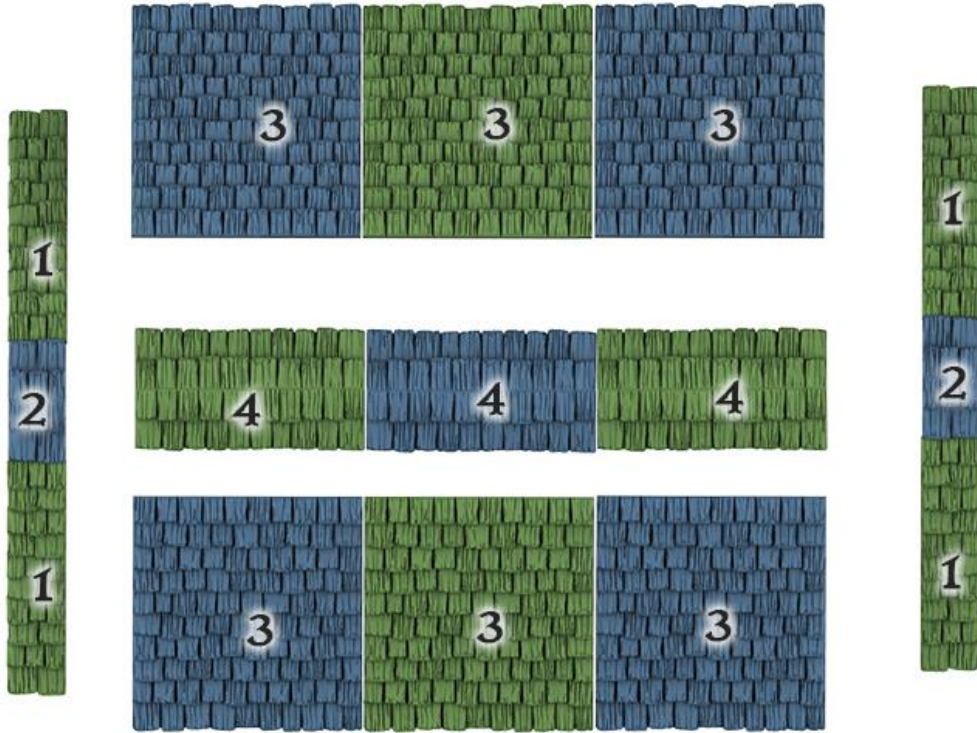

Clorehaven
Trial Pack
Basic House
Assembly Guide

Basic House Level 1

Number	Product	File Name	Quantity
1	Schist Walls	L-Column-Schist	4
2	Schist Walls	A-Wall-Schist	6
3	Schist Walls	A-Window-Schist	3
4	Schist Walls	A-SchistDoor	1
5	Schist Walls	A-SchistDoor-Beam	1
6	Schist Walls	A-Door-SchistDoor-v0.1	1
7	Rustic Wooden Floor	E-Floor-RusticWooden	6

Basic House Roof

Number	Product	File Name	Quantity
1	Clorehaven Modular Roof	A-RoofEnd-Sloped-Low A-RoofEnd-Sloped-Low-Mirror	2 2
2	Clorehaven Modular Roof	IA-RoofEnd-Apex-High	2
3	Clorehaven Modular Roof	E-Roof-Low	6
4	Clorehaven Modular Roof	ER3-FR2 Gothic floor	2