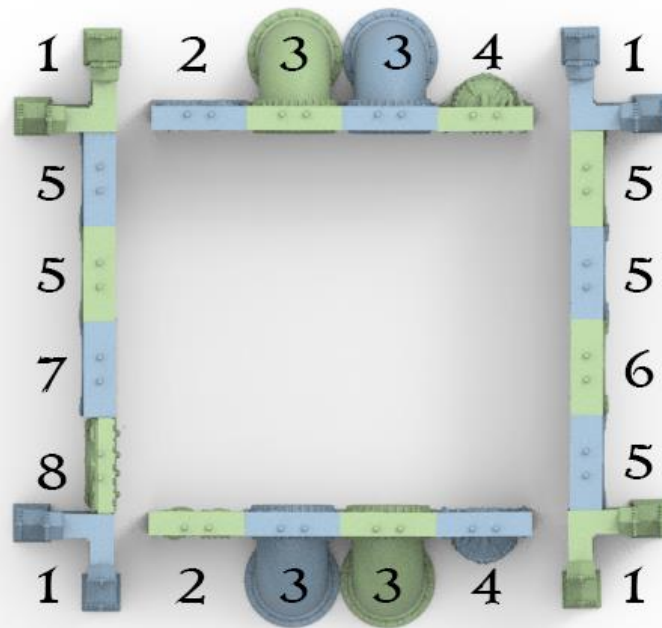

# Gothic Factory Ground Floor

Number	Product	File Name	Quantity
1	Buttresses	L1 column L buttress L2 column L butress	4 4
2	Plasma Turbine Generator Walls	A gothic plasma turbine	2
3	The Pipe Walls	A gothic pipe wall B 36mm PVC	4
4	Bio Mortalis	A Gothic bio mortalis wall slot	2
5	Blast Wall	A blast wall	4
6	Machine Wall	A gothic machine wall	2
7	Blast Door	A blast door	1
8	Engine Mortalis	A Mortalis	1

# Gothic Factory Roof

Number	Product	File Name	Quantity
1	Gothic Sci-Fi Spike Walls	Column L gothic low	4
2	Gothic Sci-Fi Spike Walls	Q gothic walkway low	8
3	Plasma Spires	E gothic plasma spire A	4
4	Gothic Sci Fi Floors	E gothic scifi	8
5	Gothic Sci Fi Floors	U gothic scifi floor	1
6	Modular Plasma Stack	Plasma stack complete	1