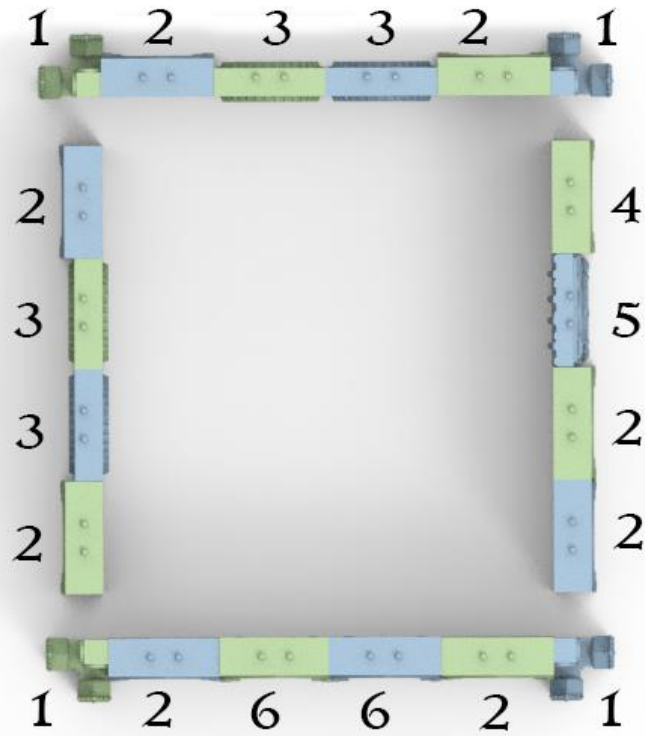

Gothic Factory Second Floor

Number	Product	File Name	Quantity
1	Buttresses	L3 column L buttress	4
	Gothic Sci-Fi Spike Walls	column L gothic low	4
2	Blast Wall	A gothic blast wall	8
3	The Pipe Walls	A gothic pipe wall 36mm PVC	4
4	Blast Door	A gothic blast door	1
8	Engine Mortalis	A Mortalis	1
6	Machine Wall	A gothic machine wall	2