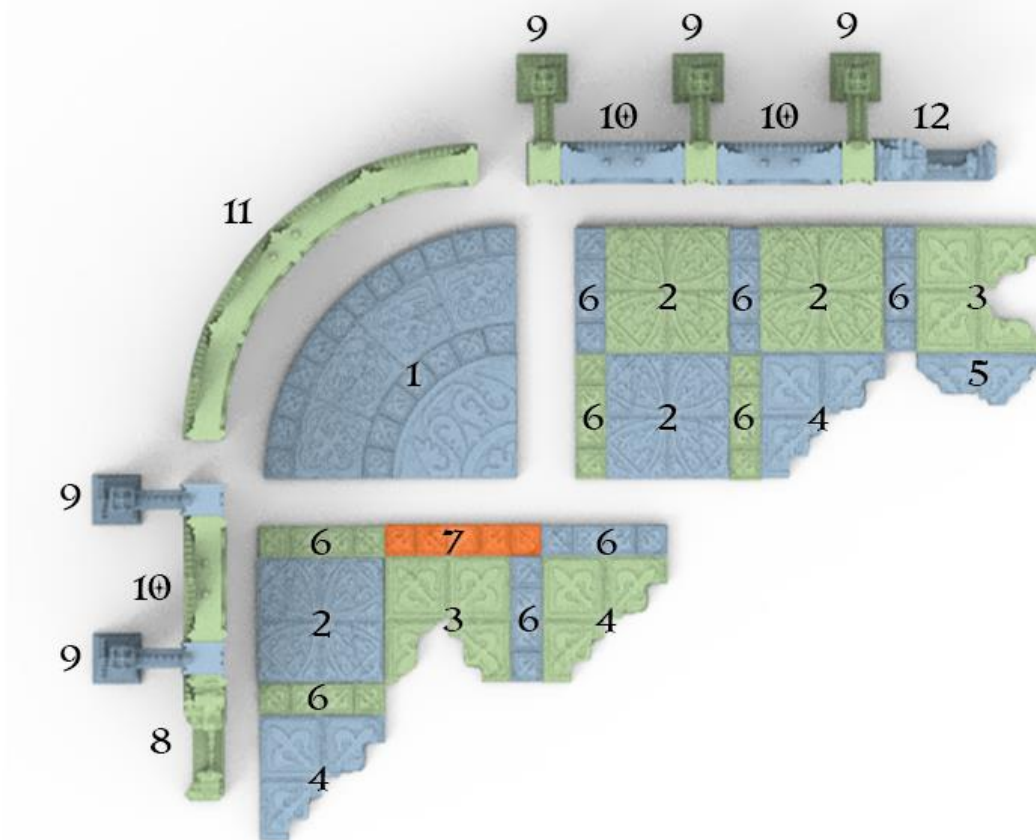

The Cathedral Corner With Buttresses Assembly Guide

Ruined Cathedral Corner With Buttresses Ground Floor

Number	Product	File Name	Quantity
1	Cathedral Floor Options	V Gothic Floor	1
2	Cathedral floor options	E Gothic Floor 4	4
3	Cathedral Ruins	ER2 Gothic floor	1
4	Cathedral Ruins	ER1 Gothic Floor	3
5	Cathedral Ruins	ER3-FR2 Gothic Floor	1
6	Cathedral Floor Options	AS Gothic Floor	9
7	Cathedral floor options	C Gothic Floor	1
8	Cathedral Ruins	AR4 Gothic window	1
9	Cathedral Flying Buttress	Buttress I Gothic	5
10	Cathedral Walls	A Gothic Window	3
11	Cathedral Walls	X Gothic Window	1
12	Cathedra Ruins	AR4 Gothic Window Mir	1

Ruined Cathedral Corner With Buttresses Second Floor

Number	Product	File Name	Quantity
1	Cathedral Floor Options	V Gothic Floor	1
2	Cathedral Ruins	ER2 Gothic floor	1
3	Cathedral Ruins	ER1 Gothic Floor	2
4	Cathedral Ruins	ER3-FR2 Gothic Floor	2
5	Cathedral Floor Options	AS Gothic Floor	9
6	Cathedral Walls	Column OB Gothic	2
7	Cathedral Ruins	AR1 Gothic Window	2
8	Cathedral Walls	Column I TRP Gothic	6
9	Cathedral Walls	X Gothic Window	1
10	Cathedral Ruins	AR4 Gothic Window Mir	1

Ruined Cathedral Corner With Buttresses Roof

Number	Product	File Name	Quantity
1	Cathedral Ruins	V Gothic Floor	1
2	Cathedral Floor Ruins	ER1 Gothic floor	1
3	Cathedral Floor Ruins	ER2 Gothic floor	1
4	Cathedral Walls	ER3-FR2 Gothic floor	3
5	Gothic Floor Options	AS Gothic floor	2
6	Cathedral Walls	Column O TRP Gothic Low	2
7	Cathedral Walls	A Gothic Top B	2
8	Historic Grotesque Attachments	Gothic Column Gargoyle A I	2
9	Cathedral Ruins	X Gothic Wall Low	1