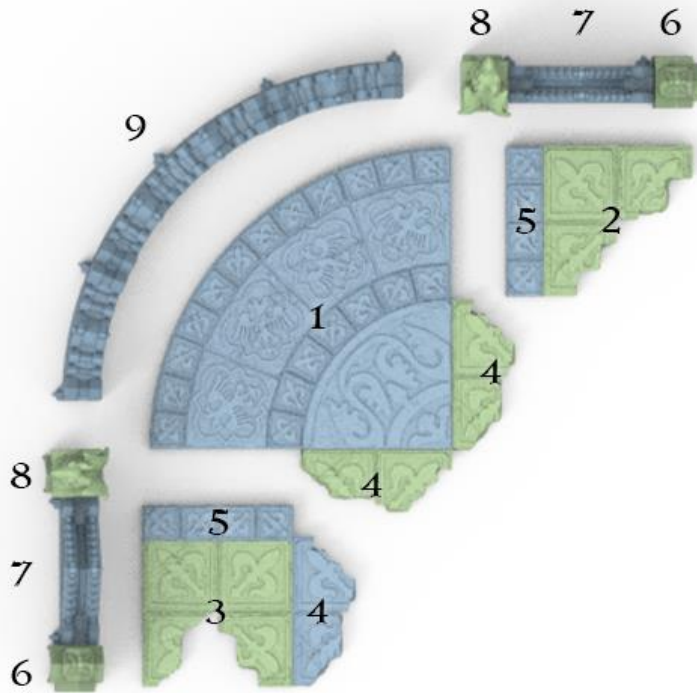

The Cathedral Corner With Buttresses Assembly Guide

Ruined Cathedral Corner With Buttresses Ground Floor

Number	Product	File Name	Quantity
1	Cathedral Floor Options	V Gothic Floor	1
2	Cathedral floor options	E Gothic Floor 4	4
3	Cathedral Ruins	ER2 Gothic floor	1
4	Cathedral Ruins	ER1 Gothic Floor	3
5	Cathedral Ruins	ER3-FR2 Gothic Floor	1
6	Cathedral Floor Options	AS Gothic Floor	9
7	Cathedral floor options	C Gothic Floor	1
8	Cathedral Ruins	AR4 Gothic window	1
9	Cathedral Flying Buttress	Buttress I Gothic	5
10	Cathedral Walls	A Gothic Window	3
11	Cathedral Walls	X Gothic Window	1
12	Cathedra Ruins	AR4 Gothic Window Mir	1

Ruined Cathedral Corner With Buttresses Second Floor

Number	Product	File Name	Quantity
1	Cathedral Floor Options	V Gothic Floor	1
2	Cathedral Ruins	ER2 Gothic floor	1
3	Cathedral Ruins	ER1 Gothic Floor	2
4	Cathedral Ruins	ER3-FR2 Gothic Floor	2
5	Cathedral Floor Options	AS Gothic Floor	9
6	Cathedral Walls	Column OB Gothic	2
7	Cathedral Ruins	AR1 Gothic Window	2
8	Cathedral Walls	Column I TRP Gothic	6
9	Cathedral Walls	X Gothic Window	1
10	Cathedral Ruins	AR4 Gothic Window Mir	1

Ruined Cathedral Corner With Buttresses Roof

Number	Product	File Name	Quantity
1	Cathedral Ruins	V Gothic Floor	1
2	Cathedral Floor Ruins	ER1 Gothic floor	1
3	Cathedral Floor Ruins	ER2 Gothic floor	1
4	Cathedral Walls	ER3-FR2 Gothic floor	3
5	Gothic Floor Options	AS Gothic floor	2
6	Cathedral Walls	Column O TRP Gothic Low	2
7	Cathedral Walls	A Gothic Top B	2
8	Historic Grotesque Attachments	Gothic Column Gargoyle A I	2
9	Cathedral Ruins	X Gothic Wall Low	1