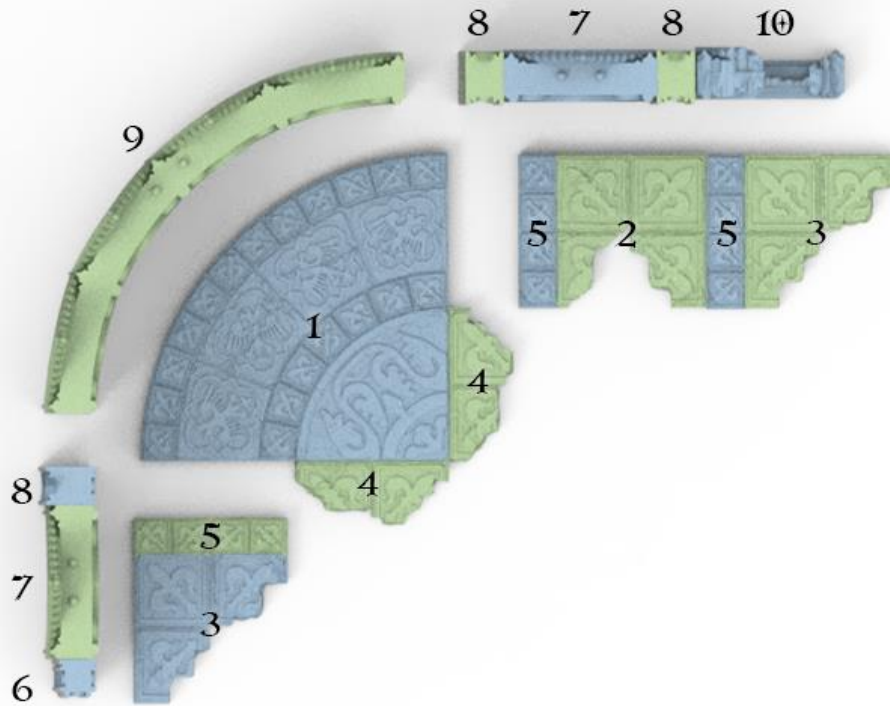

The Cathedral Corner With Buttresses Assembly Guide

Ruined Cathedral Corner With Buttresses Ground Floor

Number	Product	File Name	Quantity
1	Cathedral Floor Options	V Gothic Floor	1
2	Cathedral floor options	E Gothic Floor 4	4
3	Cathedral Ruins	ER2 Gothic floor	1
4	Cathedral Ruins	ER1 Gothic Floor	3
5	Cathedral Ruins	ER3-FR2 Gothic Floor	1
6	Cathedral Floor Options	AS Gothic Floor	9
7	Cathedral floor options	C Gothic Floor	1
8	Cathedral Ruins	AR4 Gothic window	1
9	Cathedral Flying Buttress	Buttress I Gothic	5
10	Cathedral Walls	A Gothic Window	3
11	Cathedral Walls	X Gothic Window	1
12	Cathedra Ruins	AR4 Gothic Window Mir	1

Ruined Cathedral Corner With Buttresses Second Floor

Number	Product	File Name	Quantity
1	Cathedral Floor Options	V Gothic Floor	1
2	Cathedral Ruins	ER2 Gothic floor	1
3	Cathedral Ruins	ER1 Gothic Floor	2
4	Cathedral Ruins	ER3-FR2 Gothic Floor	2
5	Cathedral Floor Options	AS Gothic Floor	9
6	Cathedral Walls	Column OB Gothic	2
7	Cathedral Ruins	AR1 Gothic Window	2
8	Cathedral Walls	Column I TRP Gothic	6
9	Cathedral Walls	X Gothic Window	1
10	Cathedral Ruins	AR4 Gothic Window Mir	1

Ruined Cathedral Corner With Buttresses Roof

Number	Product	File Name	Quantity
1	Cathedral Ruins	V Gothic Floor	1
2	Cathedral Floor Ruins	ER1 Gothic floor	1
3	Cathedral Floor Ruins	ER2 Gothic floor	1
4	Cathedral Walls	ER3-FR2 Gothic floor	3
5	Gothic Floor Options	AS Gothic floor	2
6	Cathedral Walls	Column O TRP Gothic Low	2
7	Cathedral Walls	A Gothic Top B	2
8	Historic Grotesque Attachments	Gothic Column Gargoyle A I	2
9	Cathedral Ruins	X Gothic Wall Low	1