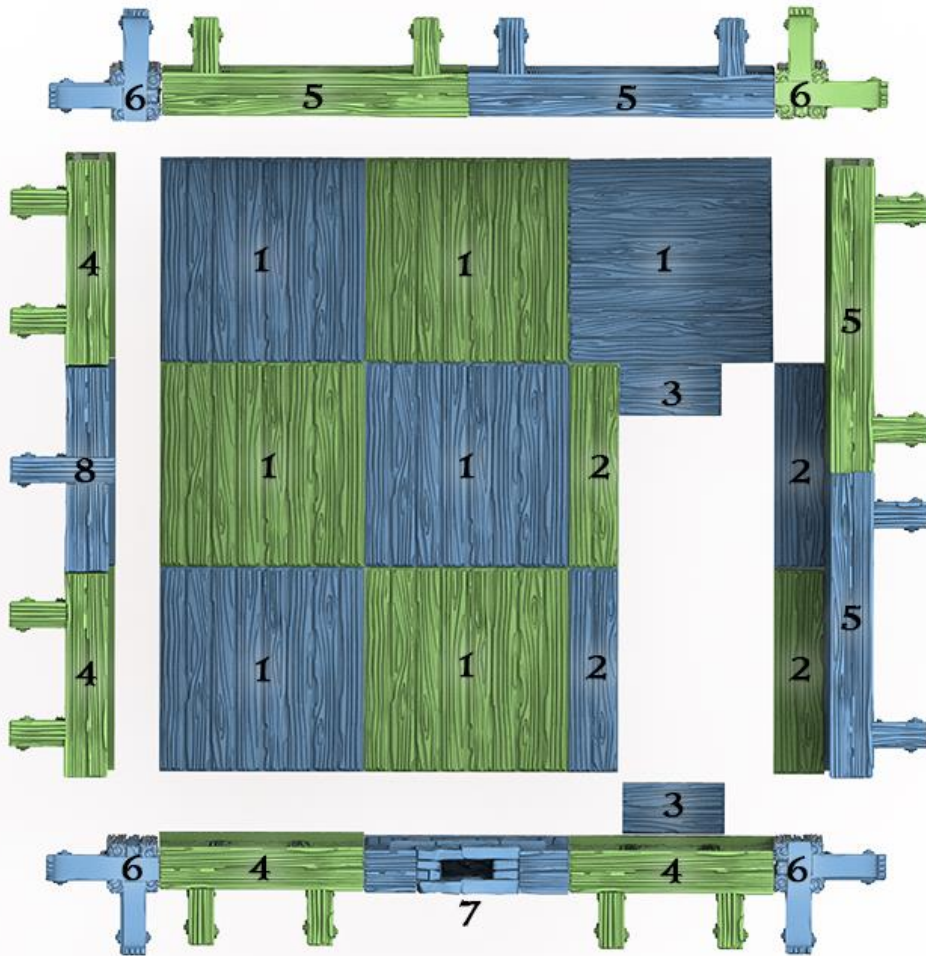

Townhouse

Assembly Diagrams

Townhouse Level 1

Number	Product	File name	Quantity
1	Rustic Stone Floors	E-RusticStoneFloor-v0.1	4
2	Rustic Stone Floors	S-RusticStoneFloor-v1.0	2
3	Rustic Stone Floors	I-RusticStoneFloor-v1.0	1
4	Rustic Stone and Wood Stairs	S-Low-Schist-Wood-Stair-v1.0	1
5	Rustic Stone and Wood Stairs	S-High-Schist-Wood-Stair-v1.0	1
6	Schist Walls	BA-Wall-SchistwCorbels-v1.0	4
7	Schist Walls	A-Window-SchistwCorbels-v0.1	2
8	Rustic Stone Floors	AS-RusticStoneFloor-v1.1	1
9	Schist Walls	A-SchistFirePlace-v1.1	1
10	Schist Walls	D-Window-SchistwCorbels-v1.0	1
11	Schist Walls	A-SchistDoor-v0.1 A-SchistDoor-Beam-v0.1 A-Door-SchistDoor-v0.1	1 1 1
12	Schist Walls	L-Buttress-SchistWallwCorbels-2-v0.2	4
13	Schist Walls	IA-Wall-SchistwCorbels-v1.1	2
14	Schist Walls	L-Column-Schist-v1.0	2
15	Schist Walls	L-Buttress-Schist-v0.2	2

Townhouse Level 2

Number	Product	File name	Quantity
1	Rustic Wooden Floor	E-Floor-RusticWooden-v0.2	7
2	Rustic Wooden Floor	AS-Floor-RusticWooden-v1.0	4
3	Rustic Wooden Floor	IA-Floor-RusticWooden-v1.0	2
4	Tudor Walls	A-Window-TudorCorbel-opt2-v0.2	4
5	Tudor Walls	D-Window-TudorCorbel-v1.0	4
6	Tudor Walls	L-Column-TurdorCorbel-2-v0.2	4
7	Tudor Walls	A-TudorFireplace-v1.0	1
8	Tudor Walls	A-Wall-TurdorCorbel-v1.0	1

Townhouse Roof

Number	Product	File name	Quantity
1	Clorehaven Roofs	TownHouse-Roof-A-v1.2	1
2	Clorehaven Roofs	TownHouse-Roof-C-v1.2	1
3	Clorehaven Roofs	TownHouse-Roof-B-v1.2	1
4	Clorehaven Roofs	TownHouse-Roof-D-v1.2	1