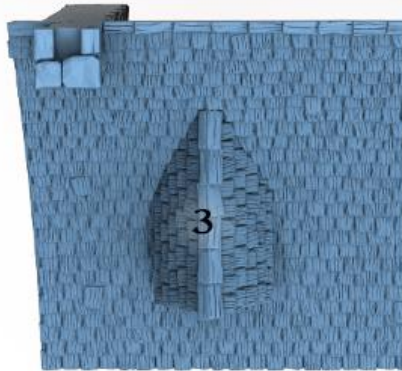

Townhouse Roof

Number	Product	File name	Quantity
1	Clorehaven Roofs	TownHouse-Roof-A-v1.2	1
2	Clorehaven Roofs	TownHouse-Roof-C-v1.2	1
3	Clorehaven Roofs	TownHouse-Roof-B-v1.2	1
4	Clorehaven Roofs	TownHouse-Roof-D-v1.2	1