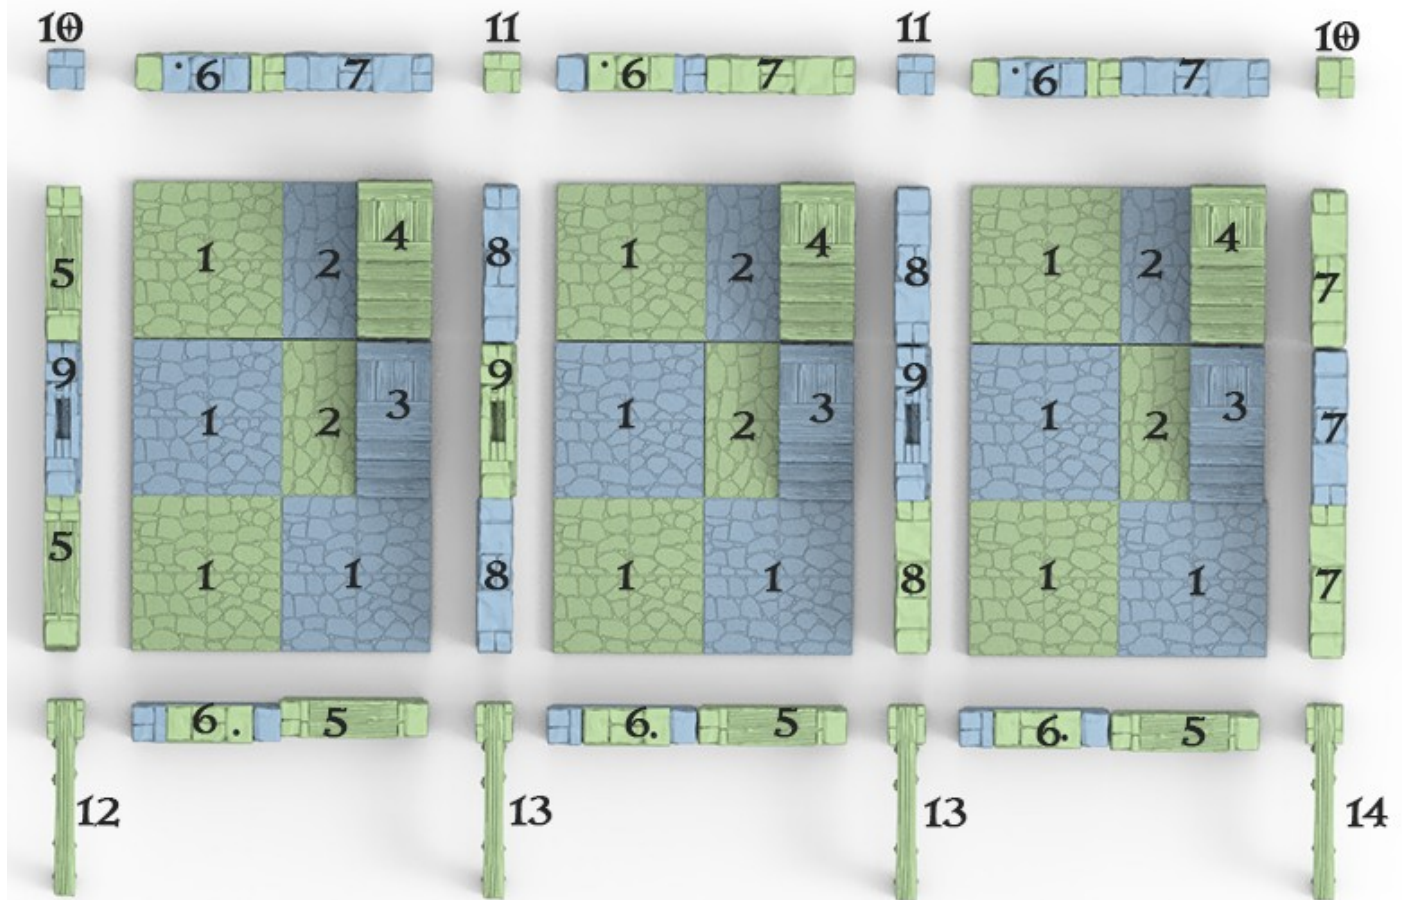

# Terrace Housing Assembly Diagram

# Terrace Housing Level 1

Number	Product	File name	Quantity
1	Rustic Stone Floor	E-RusticStoneFloor-v0.1	12
2	Rustic Stone Floor	S-RusticStoneFloor-v1.0	6
3	Rustic Stone and Wood Floor	S-Low-Schist-Wood-Stair-v1.0	3
4	Rustic Stone and Wood Floor	S-High-Schist-Wood-Stair-v1.0	3
5	Schist Walls	A-Window-Schist-v0.1	5
6	Schist Walls	AS-SchistDoor-v0.2 A-SchistDoor-Beam-v0.1 A-Door-SchistDoor-v0.1	6 6 6
7	Schist Walls	A-Wall-Schist-v0.2	6
8	Schist Walls	AS-Wall-Schist-v1.0	4
9	Schist Walls	A-SchistFirePlace-v1.1	3
10	Schist Walls	L-Column-Schlist-v1.0	2
11	Schist Walls	I-Column-Schlist-v1.0	2
12	Schist Street Support	L-Col-SchistStreetSupport-1-v1.0	1
13	Schist Street Support	I-Col-SchistStreetSupport-v1.0	2
14	Schist Street Support	L-Col-SchistStreetSupport-2-v1.0	1

# Terrace Housing Level 2

Number	Product	File name	Quantity
1	Rustic Wooden Floor	E-Floor-RusticWooden-v0.2	12
2	Rustic Wooden Floor	S-Floor-RusticWooden-v1.1	6
3	Rustic Wooden Floor	IA-Floor-RusticWooden-v1.0	3
4	Rustic Wooden Floor	I-IA-Floor-RusticWooden-v1.0	13
5	Tudor Walls	AS-TudorDoorWay-v1.0	3
		A-Beam-TudorDoorWay-v0.1	3
		A-Door-TudorDoorWay-v0.1	3
6	Tudor Walls	A-Window-Tudor-v0.2	9
7	Tudor Walls	A-Wall-Tudor-v0.2	2
8	Tudor Walls	A-TudorFireplace-v1.0	3
9	Tudor Walls	L-Column-Tudor-v1.0	2
10	Tudor Walls	I-Column-Tudor-v1.1	2
11	Tudor Walls	L-Column-TudorCorbel-v1.1	1
12	Tudor Walls	I-Column-TudorCorbel-v1.1	2
13	Tudor Walls	L-Column-TudorCorbel-v1.1 (mirrored)	1
14	Wooden Balcony Walls	BA-Balcony-v1.0	2
15	Wooden Balcony Walls	BA-Balcony-Cnr-v1.0	1
16	Wooden Balcony Walls	BA-Balcony-Cnr-MIR-v1.0	1
17	Wooden Balcony Walls	D-Balcony-v1.0	2
18	Wooden Balcony Walls	C-Balcony-v1.0	2
19	Tudor Walls	AS-Window-Tudor-v1.0	3
20	Tudor Walls	AS-Wall-Tudor-v1.1	4

# Terrace Housing Roof

Number	Product	File name	Quantity
1	Terraced Housing Roof	TerraceHousing-Roof-B-v1.0	1
2	Terraced Housing Roof	TerraceHousing-Roof-C-v1.0	1
3	Terraced Housing Roof	TerraceHousing-Roof-D-v1.0	1