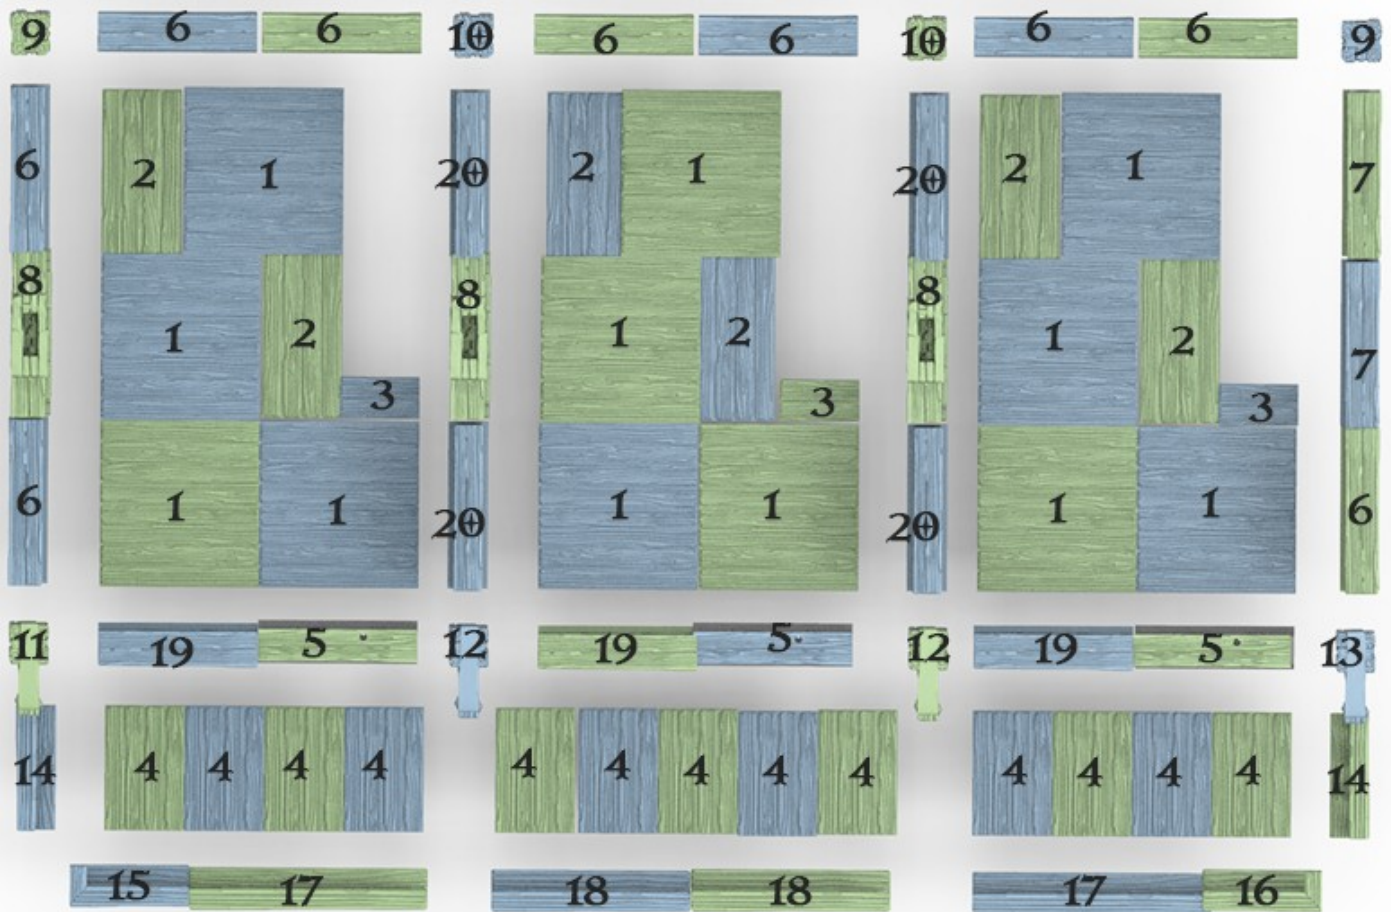

# Terrace Housing Assembly Diagram

# Terrace Housing Level 1

Number	Product	File name	Quantity
1	Rustic Stone Floor	E-RusticStoneFloor-v0.1	12
2	Rustic Stone Floor	S-RusticStoneFloor-v1.0	6
3	Rustic Stone and Wood Floor	S-Low-Schist-Wood-Stair-v1.0	3
4	Rustic Stone and Wood Floor	S-High-Schist-Wood-Stair-v1.0	3
5	Schist Walls	A-Window-Schist-v0.1	5
6	Schist Walls	AS-SchistDoor-v0.2 A-SchistDoor-Beam-v0.1 A-Door-SchistDoor-v0.1	6 6 6
7	Schist Walls	A-Wall-Schist-v0.2	6
8	Schist Walls	AS-Wall-Schist-v1.0	4
9	Schist Walls	A-SchistFirePlace-v1.1	3
10	Schist Walls	L-Column-Schlist-v1.0	2
11	Schist Walls	I-Column-Schlist-v1.0	2
12	Schist Street Support	L-Col-SchistStreetSupport-1-v1.0	1
13	Schist Street Support	I-Col-SchistStreetSupport-v1.0	2
14	Schist Street Support	L-Col-SchistStreetSupport-2-v1.0	1

# Terrace Housing Level 2

Number	Product	File name	Quantity
1	Rustic Wooden Floor	E-Floor-RusticWooden-v0.2	12
2	Rustic Wooden Floor	S-Floor-RusticWooden-v1.1	6
3	Rustic Wooden Floor	IA-Floor-RusticWooden-v1.0	3
4	Rustic Wooden Floor	I-IA-Floor-RusticWooden-v1.0	13
5	Tudor Walls	AS-TudorDoorWay-v1.0	3
		A-Beam-TudorDoorWay-v0.1	3
		A-Door-TudorDoorWay-v0.1	3
6	Tudor Walls	A-Window-Tudor-v0.2	9
7	Tudor Walls	A-Wall-Tudor-v0.2	2
8	Tudor Walls	A-TudorFireplace-v1.0	3
9	Tudor Walls	L-Column-Tudor-v1.0	2
10	Tudor Walls	I-Column-Tudor-v1.1	2
11	Tudor Walls	L-Column-TudorCorbel-v1.1	1
12	Tudor Walls	I-Column-TudorCorbel-v1.1	2
13	Tudor Walls	L-Column-TudorCorbel-v1.1 (mirrored)	1
14	Wooden Balcony Walls	BA-Balcony-v1.0	2
15	Wooden Balcony Walls	BA-Balcony-Cnr-v1.0	1
16	Wooden Balcony Walls	BA-Balcony-Cnr-MIR-v1.0	1
17	Wooden Balcony Walls	D-Balcony-v1.0	2
18	Wooden Balcony Walls	C-Balcony-v1.0	2
19	Tudor Walls	AS-Window-Tudor-v1.0	3
20	Tudor Walls	AS-Wall-Tudor-v1.1	4

# Terrace Housing Roof

Number	Product	File name	Quantity
1	Terraced Housing Roof	TerraceHousing-Roof-B-v1.0	1
2	Terraced Housing Roof	TerraceHousing-Roof-C-v1.0	1
3	Terraced Housing Roof	TerraceHousing-Roof-D-v1.0	1