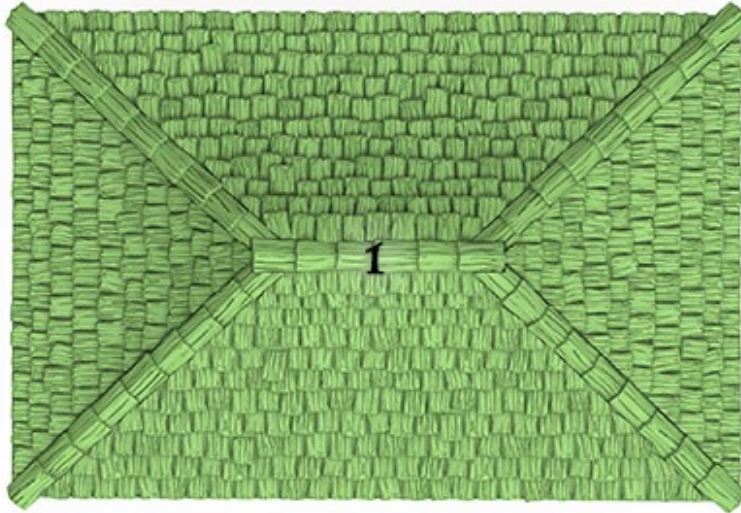

Cottage Roof

Number	Product	File name	Quantity
1	Clorehaven Roofs	SmallHouse-Roof-v1.0	1