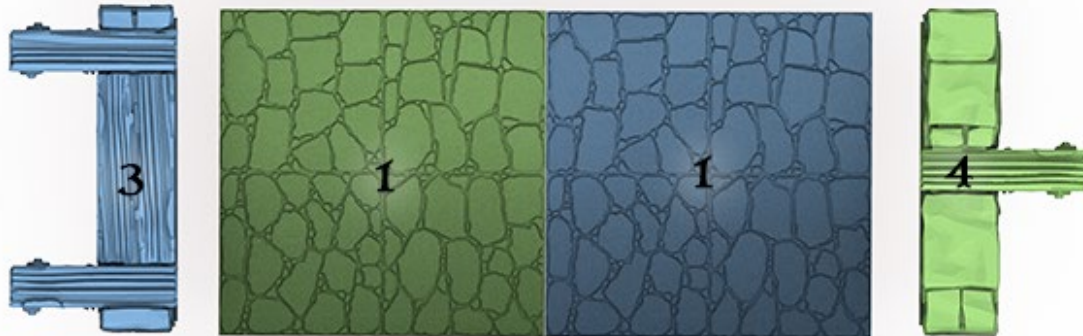

Cottage

Assembly Diagrams

Cottage Level 1

Number	Product	File name	Quantity
1	Rustic Stone Floors	E-RusticStoneFloor-v0.1	2
2	Schist Walls	L-Buttress-SchistWallwCorbels-2-v0.2	4
3	Schist Walls	A-Window-SchistwCorbels-v0.1	2
4	Schist Walls	A-Wall-SchistwCorbels-v0.2	2
5	Schist Walls	IA-Wall-SchistwCorbels-v1.1	2
6	Schist Walls	A-SchistDoor-v0.1	1
		A-SchistDoor-Beam-v0.1	1
		A-Door-SchistDoor-v0.1	1